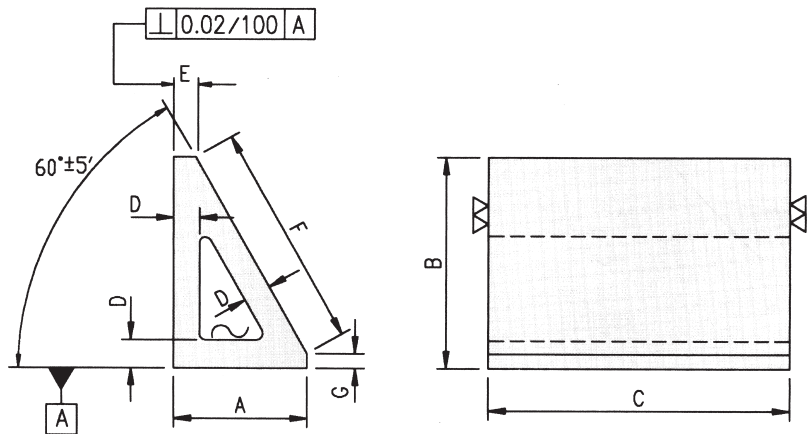

Angular Hollow Block 45°

● COLOR MAY VARY

Material: Cast Iron
FC-300
GG-30

ORDER NO.	A	B	C	D	E	F	kgs	CODE NO.
BC45-15	100	100	150	14	10	127	4.5	4007-030
BC45-30	100	100	300	14	10	127	8.8	4007-031
BC45-151	200	200	150	22	20	255	15.0	4007-032
BC45-301	200	200	300	22	20	255	29.0	4007-033

ANGULAR HOLLOW BLOCK

Angular Hollow Block 30°

● COLOR MAY VARY

T-SLOT TYPE

Material: Cast Iron
FC-300
GG-30

ORDER NO.	A	B	C	D	E	F	G	kgs	CODE NO.
BC30-15	63	100	150	12	9	108	6	3.0	4007-040
BC30-30	63	100	300	12	9	108	6	6.0	4007-041
BC30-151	125	200	150	20	14	222	8	9.5	4007-042
BC30-301	125	200	300	20	14	222	8	19.0	4007-043