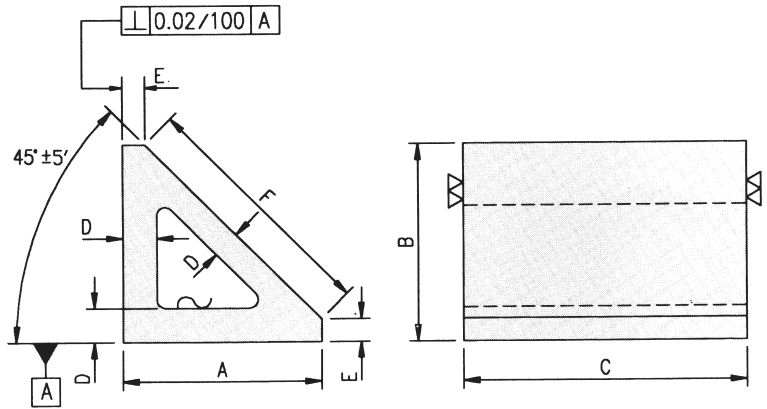

Angular Hollow Block 45°

● COLOR MAY VARY

Material: Cast Iron
FC-300
GG-30

ORDER NO.	A	B	C	D	E	F	kgs	CODE NO.
BC45-15	100	100	150	14	10	127	4.5	4007-030
BC45-30	100	100	300	14	10	127	8.8	4007-031
BC45-151	200	200	150	22	20	255	15.0	4007-032
BC45-301	200	200	300	22	20	255	29.0	4007-033

ANGULAR HOLLOW BLOCK

Angular Hollow Block 30°

● COLOR MAY VARY

T-SLOT TYPE

Material: Cast Iron
FC-300
GG-30

ORDER NO.	A	B	C	D	E	F	G	kgs	CODE NO.
BC30-15	63	100	150	12	9	108	6	3.0	4007-040
BC30-30	63	100	300	12	9	108	6	6.0	4007-041
BC30-151	125	200	150	20	14	222	8	9.5	4007-042
BC30-301	125	200	300	20	14	222	8	19.0	4007-043