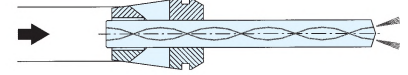

# ER-Type Coolant Collet

● Collets to DIN6499B

FOR COOLANT

Seal Coolant Collet

COOLANT COLLETS HAS ROUND SMALL THROUGH HOLE ON THE SLOTS, ONLY WHEN THE DIAMETER IS SMALL. THE REST IS SAME AS NORMAL ER COLLET.