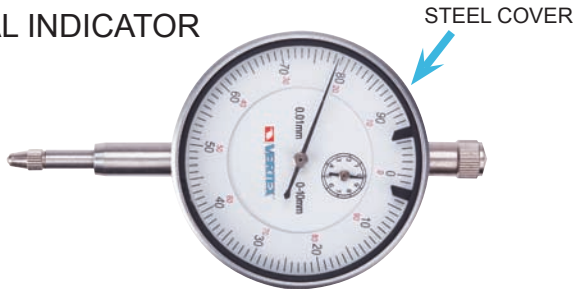

Measuring Instrument

DIAL INDICATOR

0.01~10 mm

ORDER NO.	1 SCALE	WEIGHT(kg)	CODE NO.
VDI-1	0.01 mm	0.3	2023-020

DIAL TEST INDICATOR

NIDDLE TYPE

0.01~0.8 mm

ORDER NO.	1 SCALE	WEIGHT(kg)	CODE NO.
VDI-0.8A	0.01 mm	0.2	2023-070