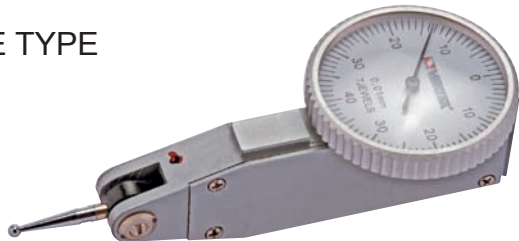

Measuring Instrument

DIAL INDICATOR

0.01~10 mm

ORDER NO.	1 SCALE	WEIGHT(kg)	CODE NO.
VDI-1	0.01 mm	0.3	2023-020

DIAL TEST INDICATOR

NIDDLE TYPE

0.01~0.8 mm

ORDER NO.	1 SCALE	WEIGHT(kg)	CODE NO.
VDI-0.8A	0.01 mm	0.2	2023-070