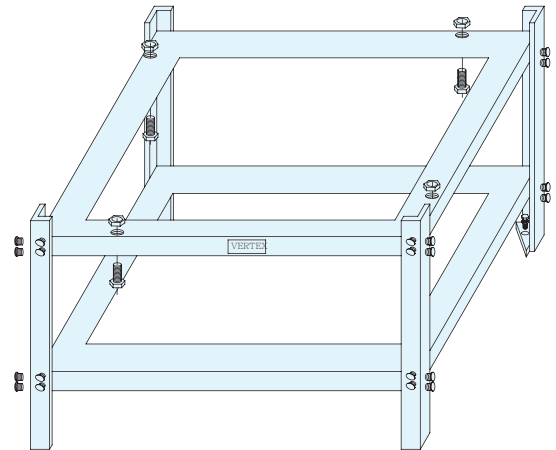

- These surface plates are designed for a diversity of applications where a smooth surface is needed.
- Rigidity and lasting accuracy are ensured by adequate top and side thickness and ribbed construction.
- The surfaces are free from pinholes. Precisely finished by planing and hand scraping, suitable for various kinds of high precision work, inspection and countless other uses.

## Surface Plates

Unit:mm

| ORDER NO. | SIZE         | SURFACE ACCURACY | APPROX. WEIGHT | CODE NO. |
|-----------|--------------|------------------|----------------|----------|
|           | mm           |                  | kgs            |          |
| VS-01     | 200x200x50   | 0.005/100        | 7.1            | 2021-001 |
| VS-02     | 250x250x50   |                  | 11.1           | 2021-002 |
| VS-03     | 250x300x50   |                  | 10.9           | 2021-003 |
| VS-04     | 300x300x50   |                  | 12.6           | 2021-004 |
| VS-05     | 300x400x60   | 0.006/100        | 20.1           | 2021-005 |
| VS-06     | 300x450x65   |                  | 24             | 2021-006 |
| VS-07     | 450x450x80   |                  | 50.5           | 2021-007 |
| VS-08     | 500x500x75   |                  | 56             | 2021-008 |
| VS-09     | 450x600x100  |                  | 64.5           | 2021-009 |
| VS-10     | 600x600x100  | 0.007/100        | 78             | 2021-010 |
| VS-11     | 600x900x110  |                  | 117            | 2021-011 |
| VS-12     | 900x900x130  |                  | 220            | 2021-012 |
| VS-13     | 900x1200x155 |                  | 305            | 2021-013 |

**NEW**

Separated Modular Design DIY Type.  
Low Profile Packing  
With Adjustment Screw For Leveling